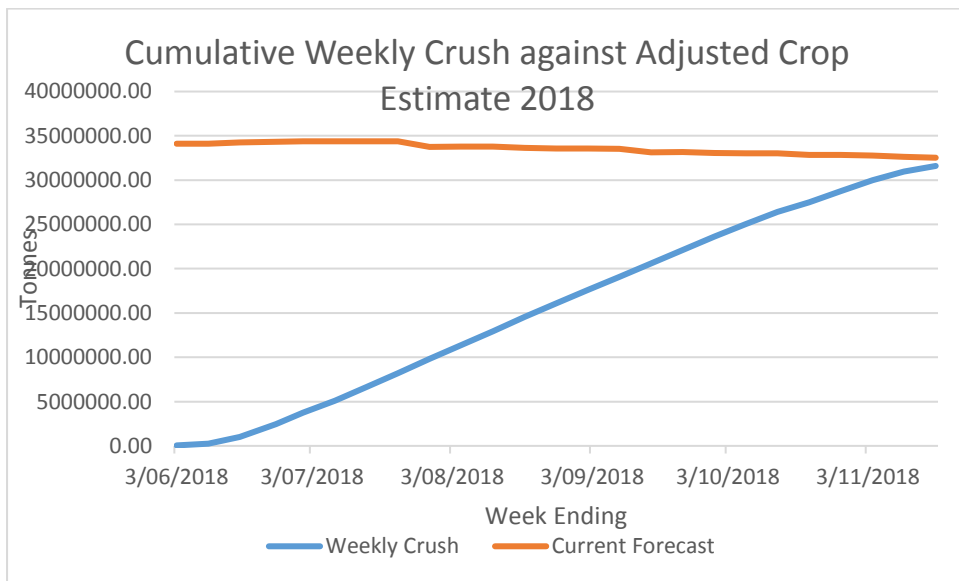

Australian Sugar Milling Council Charts for Sugarcane Crush Season to 18/11/2018

Source data: <https://asmc.com.au/industry-overview/2018-weekly-crushing-statistics/>