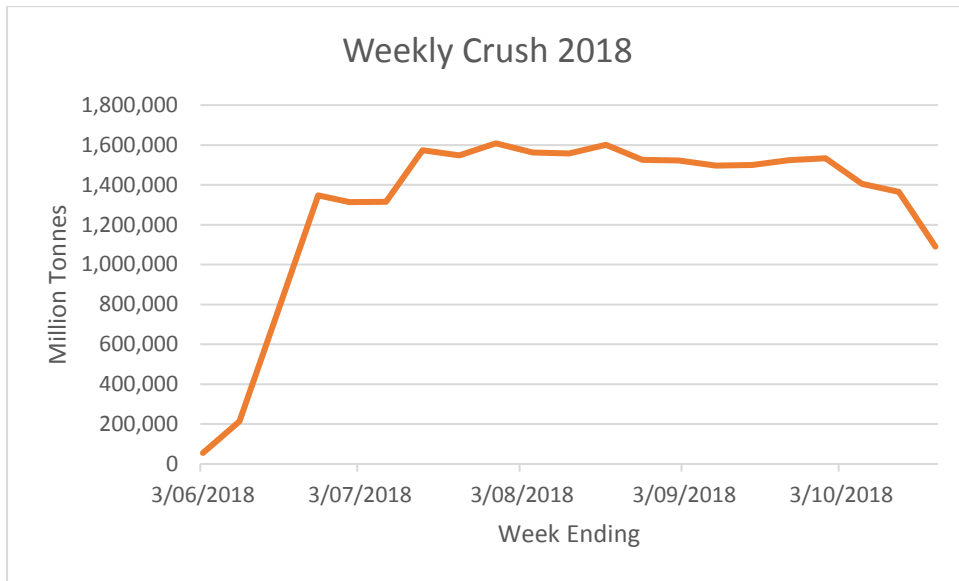

Australian Sugar Milling Council Charts for Sugarcane Crush Season to 18/11/2018

Source data: <https://asmc.com.au/industry-overview/2018-weekly-crushing-statistics/>